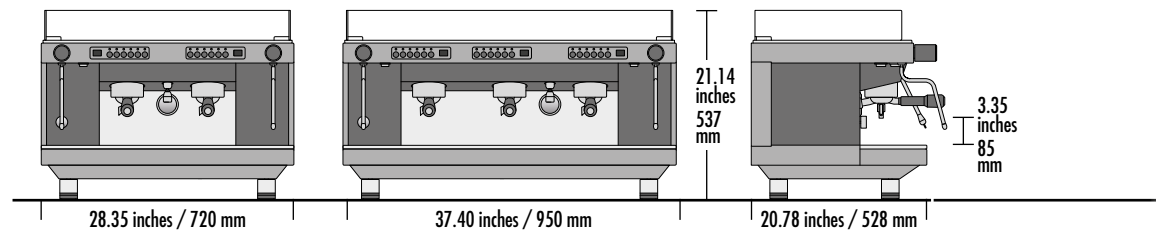

Versions

2 group 17,710 SAR

- 2 steam taps
- 1 water tap
- 1 one-cup portafilters
- 2 two-cup portafilters

3 group 18,860 SAR

- 2 steam taps
- 1 water tap
- 1 one-cup portafilters
- 3 two-cup portafilters