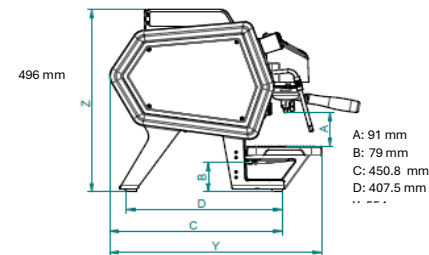

**SANREMO**  
COFFEE MACHINES

The logo for the D8 PRO model, featuring the letters 'D8' in a bold, black, sans-serif font with a small 'PRO' tag in a blue box to the right.

2GR: 807 mm  
3GR: 1037 mm

A: 91 mm  
B: 79 mm  
C: 450.8 mm  
D: 407.5 mm