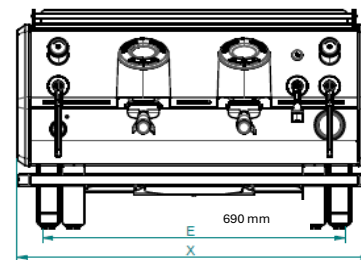

2GR: 807 mm
3GR: 1037 mm