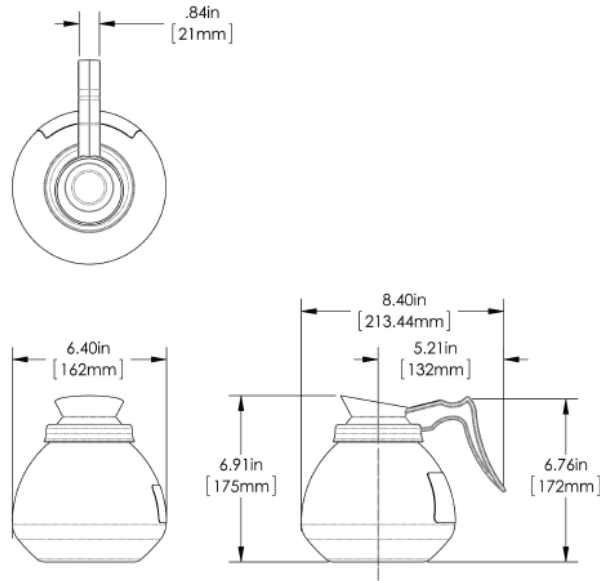

64oz Glass Decanter (24pk)

Sold separately