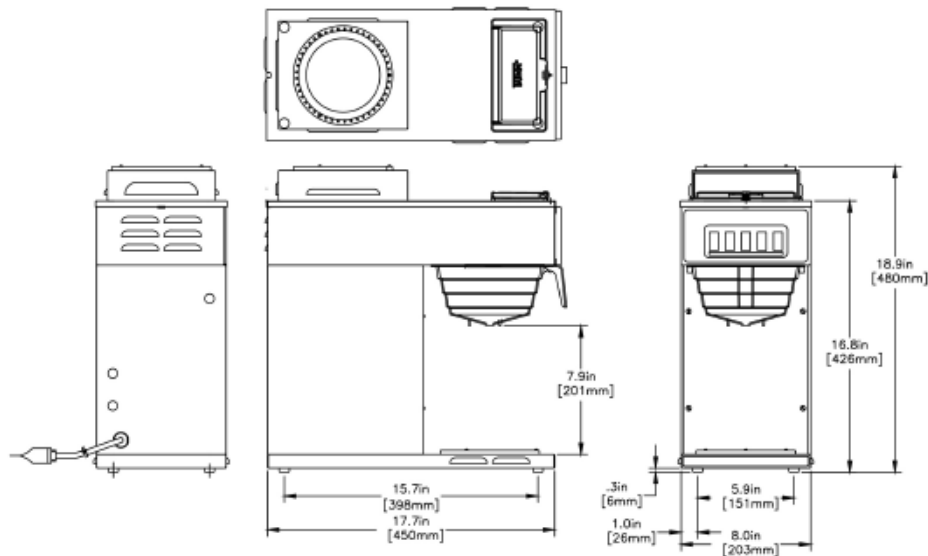

All stainless steel construction

Pourover brewer requires no plumbing – completely portable

SplashGard® funnel deflects hot liquids away from the hand

Two individually controlled warmers

Server(s) sold separately