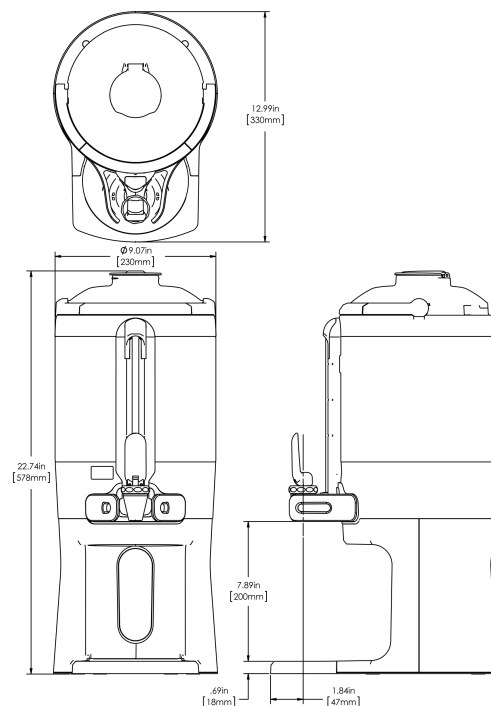

# Bunn Server w/base for PLATINUM

Height:  
(57.7cm)

Width:  
(23.4cm)

Depth:  
(33.0cm)

Holds 5.7L of coffee or other hot beverages

Vacuum insulated to keep coffee hot for hours

Self-locking stand allows for multiple brewing and serving options

Integrated sight gauge assembly allows for easy cleaning

Fast flow faucet

All content are subject to illustrative purpose. The manufacturer reserves the right to modify without prior notice the technical characteristics, contents, and images indicated above